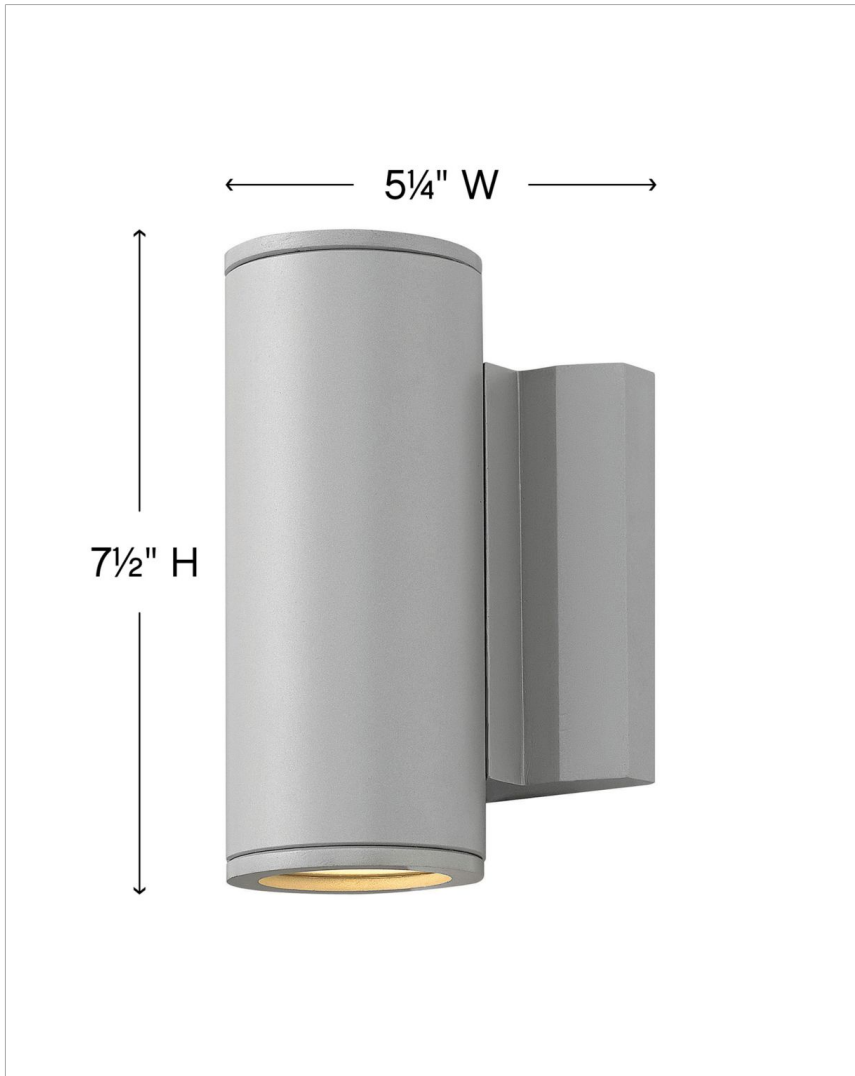

KORE

1876TT

SMALL UP/DOWN LIGHT WALL MOUNT LANTERN

Chic and minimal, Kore's contemporary aluminum form is offered in either sleek square or round sconces with etched glass lenses. Modern finish options and the option of selecting light to emanate from both up and down or down only complete its bold yet streamlined appearance.

DETAILS	
FINISH:	Titanium
MATERIAL:	Aluminum
GLASS:	Etched Lens
DIMMABLE:	YES, ON ANY INCANDESCENT, MLV, ELV, OR C-L DIMMER. 277V ON 0-10V CONTROL.

DIMENSIONS	
WIDTH:	5.3"
HEIGHT:	7.5"
WEIGHT:	2.5lb
BACK PLATE:	5.25" Sq.
EXTENSION:	4"
TOP TO OUTLET:	3.75"

LIGHT SOURCE	
LIGHT SOURCE:	Integrated LED
LED NAME:	COLG-35
VOLTAGE:	120v
COLOR TEMP:	3000
LUMENS:	600
CRI:	80
INCANDESCENT EQUIVALENCY:	2-35w
DIMMABLE:	YES, ON ANY INCANDESCENT, MLV, ELV, OR C-L DIMMER. 277V ON 0-10V CONTROL.

SHIPPING	
CARTON LENGTH:	7.5
CARTON WIDTH:	7
CARTON HEIGHT:	10.5
CARTON WEIGHT:	3

PRODUCT DETAILS:

- Mounting hardware is hidden on the back plate to ensure a clean silhouette
- Suitable for use in wet (outdoor direct rain) locations as defined by NEC and CEC. Meets United States UL Underwriters Laboratories & CSA Canadian Standards Association Product Safety Standards
- ADA compliant
- Exclusively available in High Performance LED
- This fixture will cast light up and down
- 2-year finish warranty
- LED components carry a 5-year limited warranty
- Bold lines and a clean, minimalist style complement contemporary architecture