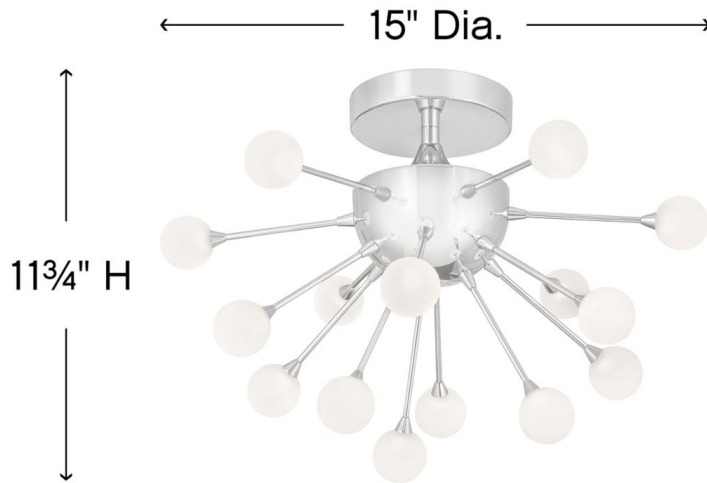

IMPULSE

FR4441PCM

MEDIUM SEMI-FLUSH MOUNT

Impulse is a dynamic LED design with a striking contemporary shape. Petite stems radiate from the spherical body while miniature acrylic ornaments of light glow at its tips. An array of chic finishes in Polished Chrome, Polished Gold, Black Chrome, and Cloud (White) intensifies its stunning effect.

DETAILS

FINISH:	Polished Chrome*
MATERIAL:	Steel

DIMENSIONS

WIDTH:	15"
HEIGHT:	11.8"
WEIGHT:	4.5 lbs.
TOP TO OUTLET:	0"

LIGHT SOURCE

LIGHT SOURCE:	Integrated LED
LED NAME:	1.5w I-Wand
WATTAGE:	15-1.50w LED *Included
VOLTAGE:	120v
COLOR TEMP:	3000
LUMENS:	950
CRI:	92
INCANDESCENT EQUIVALENCY:	3-40w
DIMMABLE:	Yes, on any Incandescent, MLV, ELV, or C-L dimmer.

MOUNTING

CANOPY:	5.25" Dia.
---------	------------

SHIPPING

CARTON LENGTH:	15"
CARTON WIDTH:	19.5"
CARTON HEIGHT:	19.5"
CARTON WEIGHT:	8.5 lbs.

PRODUCT DETAILS:

- Suitable for use in dry (indoor) locations as defined by NEC and CEC. Meets United States UL Underwriters Laboratories & CSA Canadian Standards Association Product Safety Standards
- LED components carry a 5-year limited warranty
- Bold silhouette with dramatic details creates a modern statement
- Sparkling chrome with reflective finish
- Please refer to Hinkley's Warranty for complete product warranty details; some warranty limitations may apply.