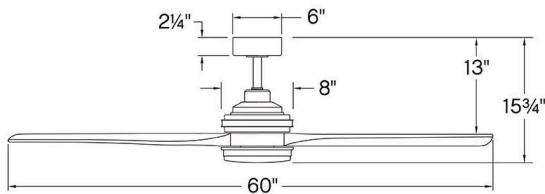

ARTISTE

900160FBN-LWD

ARTISTE 60" LED SMART FAN

DETAILS	
FAN FINISH:	Brushed Nickel
GLASS:	Etched Opal
BLADE COUNT:	3
SLOPE DEGREE:	20

DIMENSIONS	
WIDTH:	60"
HEIGHT:	15.5"

LIGHT SOURCE	
LED NAME:	EL16W2835
VOLTAGE:	120v
LUMENS:	1320
CRI:	90

MOUNTING	
CANOPY:	6" Dia.
LEAD WIRE:	1 X 76"

SHIPPING	
CARTON LENGTH:	37
CARTON WIDTH:	15.5
CARTON HEIGHT:	9.5

Artiste offers a transitional silhouette to enhance any interior or outdoor setting. Elegantly tapered blades are available in a wide array of fashionable finishes to cool and accentuate your space in style. Its integrated warm-dim LED and DC motor technology deliver excellent energy efficiency. Artiste is so versatile; it can be used for both indoor and outdoor spaces.