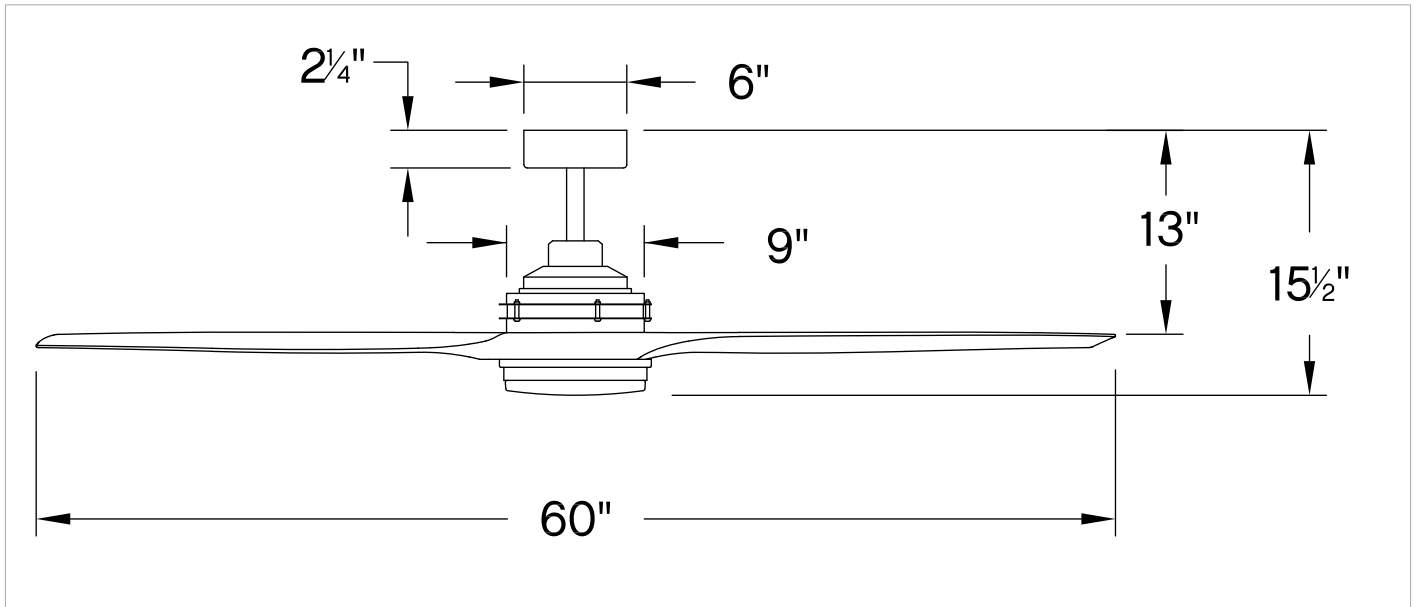

ARTISTE

900160FBN-LWD

ARTISTE 60" LED SMART FAN

DETAILS	
FAN FINISH:	Brushed Nickel
GLASS:	Etched Opal
BLADE COUNT:	3
SLOPE DEGREE:	20

DIMENSIONS	
WIDTH:	60"
HEIGHT:	15.5"

LIGHT SOURCE	
LED NAME:	EL16W2835
VOLTAGE:	120v
LUMENS:	1320
CRI:	90

MOUNTING	
CANOPY:	6" Dia.
LEAD WIRE:	1 X 76"

SHIPPING	
CARTON LENGTH:	37
CARTON WIDTH:	15.5
CARTON HEIGHT:	9.5

Artiste offers a transitional silhouette to enhance any interior or outdoor setting. Elegantly tapered blades are available in a wide array of fashionable finishes to cool and accentuate your space in style. Its integrated warm-dim LED and DC motor technology deliver excellent energy efficiency. Artiste is so versatile; it can be used for both indoor and outdoor spaces.

HINKLEY

HINKLEY
33000 Pin Oak Parkway
Avon Lake, OH 44012

PHONE: (440) 653-5500
Toll Free: 1 (800) 446-5539

hinkley.com

ARTISTE 60" LED SMART FAN

900160FBN-LWD

PERFORMANCE SPECIFICATIONS	STANDARD	
	HIGH SPEED	AVERAGE SPEED
Airflow	7009	4639
EnergyUse	20.5	13.3
EnergyCost	6	4
Efficiency	341	350
AMPS	0.3	0.17
RPMS	150	98