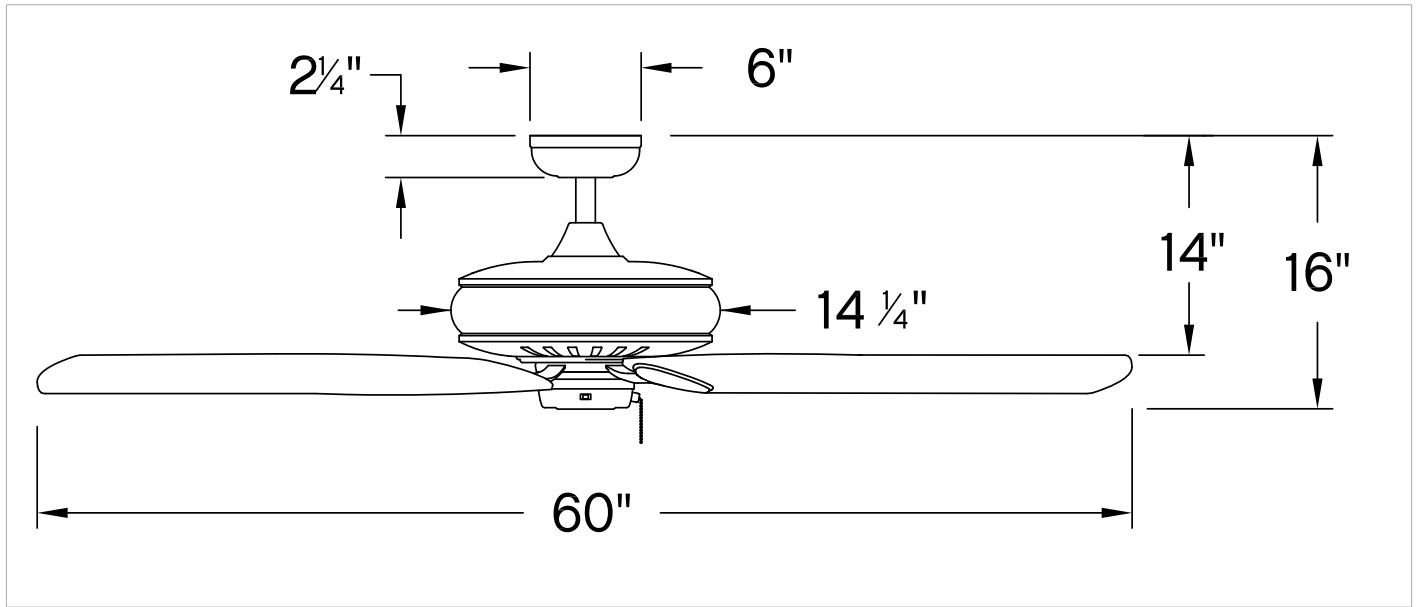

GLADIATOR 60" FAN

900460FSS-NID

PERFORMANCE SPECIFICATIONS	STANDARD	
	HIGH SPEED	AVERAGE SPEED
Airflow	6254	4670
EnergyUse	31.2	20
EnergyCost	9	6
Efficiency	200	231
AMPS	0.41	0.25
RPMS	116	86

HINKLEY

HINKLEY
33000 Pin Oak Parkway
Avon Lake, OH 44012

PHONE: (440) 653-5500
Toll Free: 1 (800) 446-5539

hinkley.com