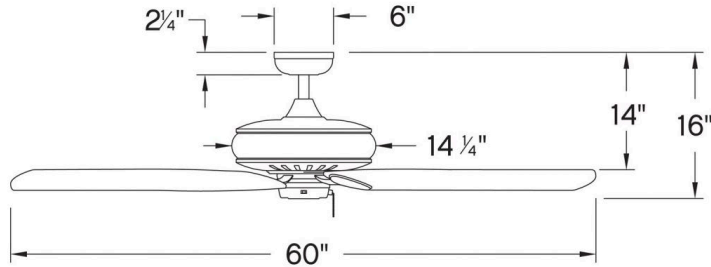

GLADIATOR

900460FSS-NID

GLADIATOR 60" FAN

DETAILS	
FAN FINISH:	Satin Steel
BLADE COUNT:	5
SLOPE DEGREE:	22

DIMENSIONS	
WIDTH:	60"
HEIGHT:	16"

LIGHT SOURCE	
VOLTAGE:	120v

MOUNTING	
CANOPY:	6" Dia.
LEAD WIRE:	1 X 76"

SHIPPING	
CARTON LENGTH:	29.5
CARTON WIDTH:	17
CARTON HEIGHT:	11

With the greatest combination of power, versatility and technology, Gladiator has it all. Its DC motor technology delivers excellent energy efficiency, and is available in all of Hinkley's best finishes with reversible blades, maximizing design choices for almost any interior space. Blades are included with every fan.

PRODUCT DETAILS:

- Can be hung on a sloped ceiling
- This item includes a 4.5" down rod (other lengths of down rods are available)
- Dry Rated
- Control your fan's power, light, speed, direction, and so much more from the Hinkley Home Automation app
- Pull chain manual reverse, accessory controls available
- Reversible blades included; two finishes allow for easily customizable style
- Motor carries a lifetime warranty
- Blades, controls, switches, capacitors and hardware carry a 1-year warranty