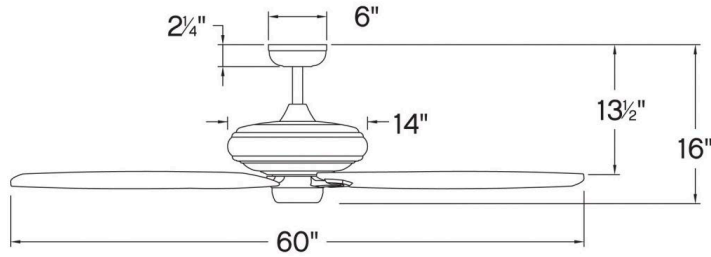

GRANDER

900660FPW-NID

GRANDER 60" FAN

DETAILS

FAN FINISH:	Pewter
BLADE COUNT:	5
SLOPE DEGREE:	22

DIMENSIONS

WIDTH:	60"
HEIGHT:	16"

LIGHT SOURCE

VOLTAGE:	120v

MOUNTING

CANOPY:	6" Dia.
LEAD WIRE:	1 X 76"

SHIPPING

CARTON LENGTH:	17
CARTON WIDTH:	17
CARTON HEIGHT:	12

Grander is a perfect blend of modern and traditional elements, creating a silhouette that complements virtually any interior space. Available in an assortment of five stylish finishes with reversible blades, it features DC motor technology to deliver excellent energy efficiency. Blades are included with every fan.

PRODUCT DETAILS:

- Can be hung on a sloped ceiling
- This item includes a 6" down rod (other lengths of down rods are available)
- Dry Rated
- Control your fan's power, light, speed, direction, and so much more from the Hinkley Home Automation app
- Fan Control included, Wall Control - 6 Speed Reversing
- Reversible blades included; two finishes allow for easily customizable style
- Motor carries a lifetime warranty
- Blades, controls, switches, capacitors and hardware carry a 1-year warranty

HINKLEY

HINKLEY
33000 Pin Oak Parkway
Avon Lake, OH 44012

PHONE: (440) 653-5500
Toll Free: 1 (800) 446-5539

hinkley.com