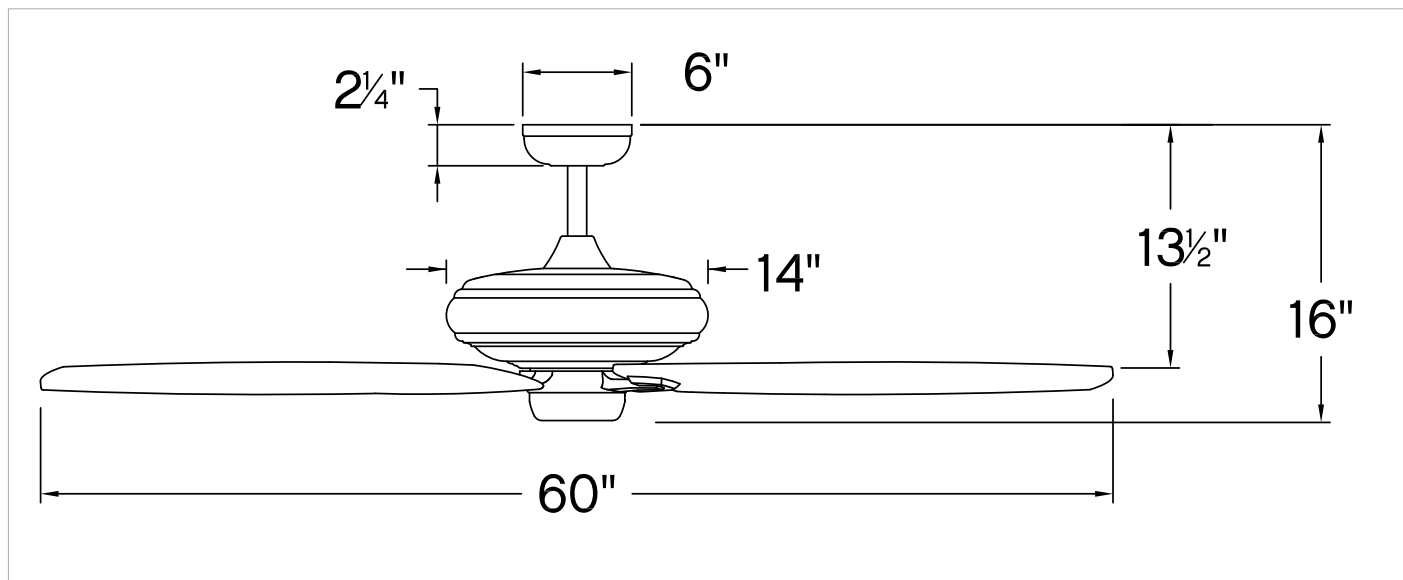

GRANDER 60" FAN

900660FPW-NID

PERFORMANCE SPECIFICATIONS	STANDARD	
	HIGH SPEED	AVERAGE SPEED
Airflow	7823	5148
EnergyUse	31.1	19
EnergyCost	9	5
Efficiency	251	270
AMPS	0.44	0.25
RPMS	169	107

HINKLEY

HINKLEY
33000 Pin Oak Parkway
Avon Lake, OH 44012

PHONE: (440) 653-5500
Toll Free: 1 (800) 446-5539

hinkley.com