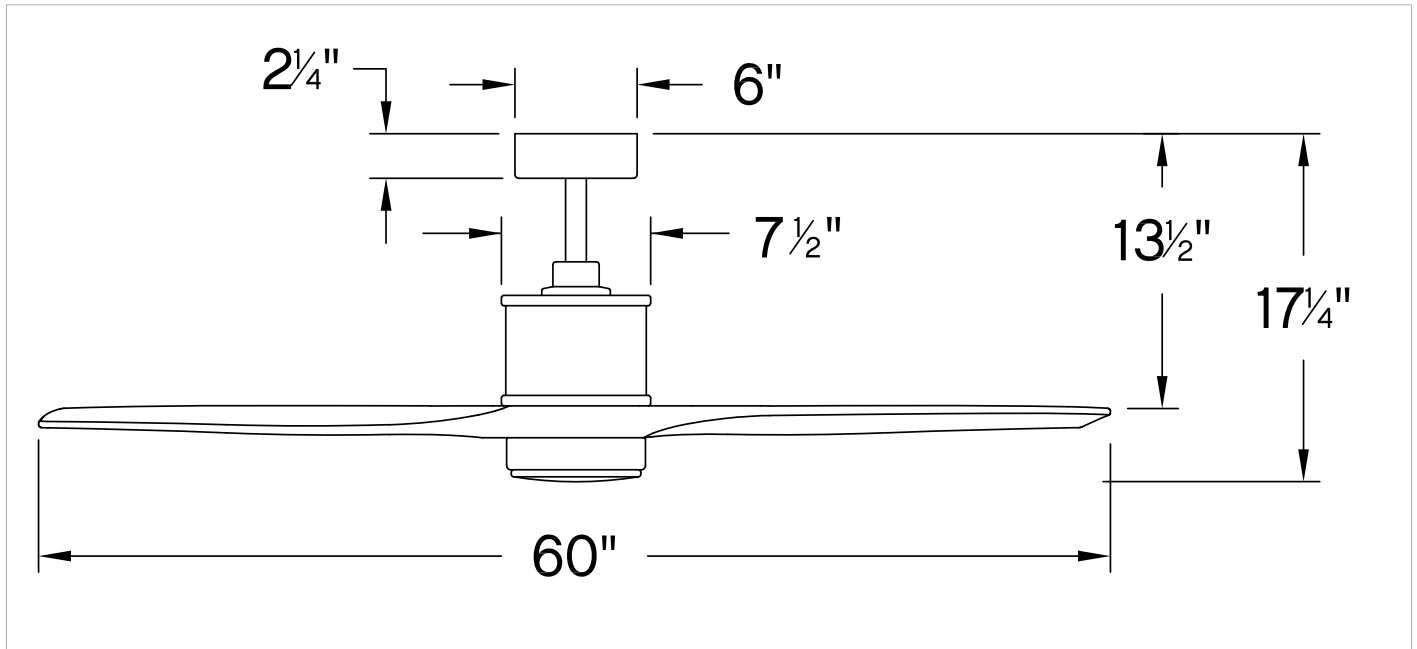

MOUNTING	
CANOPY:	6" Dia.
LEAD WIRE:	1 X 76"

SHIPPING	
CARTON LENGTH:	31.5
CARTON WIDTH:	16
CARTON HEIGHT:	10

Clean and sleek, Hover is a stunning modern upgrade for any project. Available in Brushed Nickel, Graphite, Matte White or Matte Black, Hover comes equipped with integrated LED lighting and DC motor technology to deliver excellent energy efficiency. Hover is impressively designed to be used for both indoor and outdoor spaces.

HINKLEY

HINKLEY
33000 Pin Oak Parkway
Avon Lake, OH 44012

PHONE: (440) 653-5500
Toll Free: 1 (800) 446-5539

hinkley.com

HOVER 60" LED SMART FAN

900760FGT-LWD

PERFORMANCE SPECIFICATIONS	STANDARD	
	HIGH SPEED	AVERAGE SPEED
Airflow	7118	4714
EnergyUse	28.5	18
EnergyCost	8	5
Efficiency	249	267
AMPS	0.37	0.21
RPMS	150	98