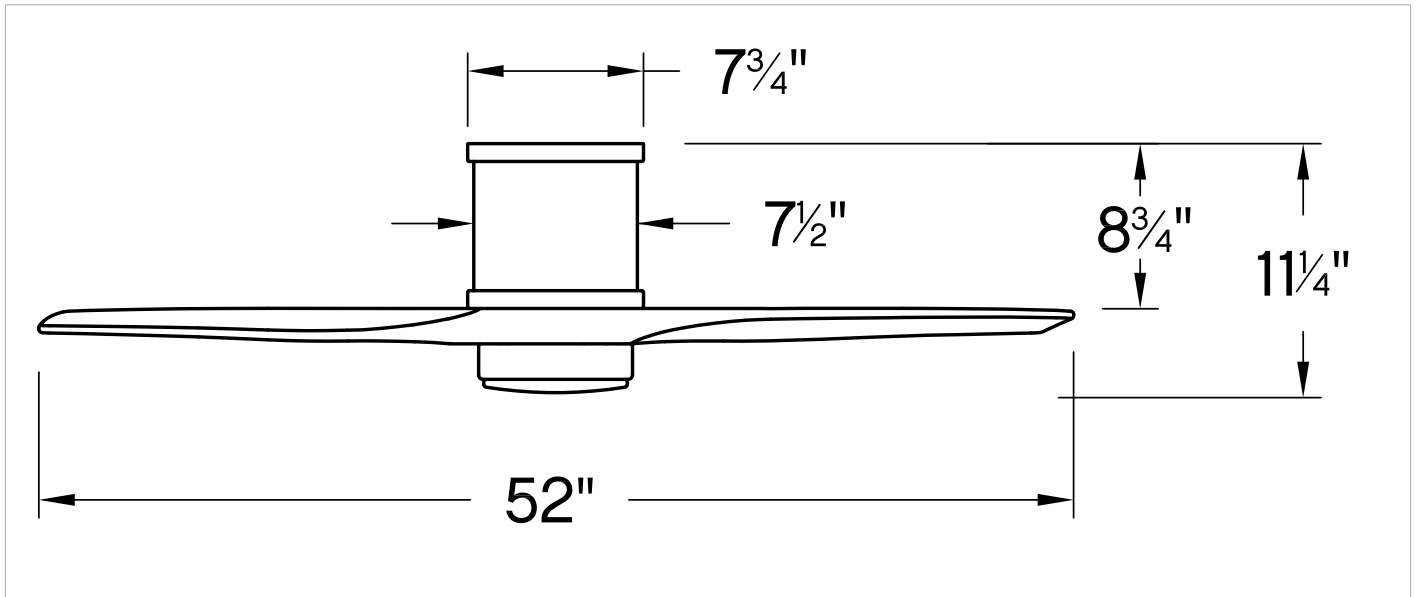

MOUNTING	
CANOPY:	7.75" Dia.
LEAD WIRE:	1 X 12"

SHIPPING	
CARTON LENGTH:	31.5
CARTON WIDTH:	17
CARTON HEIGHT:	11

Clean and sleek, Hover Flush is a stunning modern upgrade for any project. Available in a variety of finish and blade combinations, Hover Flush comes equipped with integrated warm-dim LED lighting and DC motor technology to deliver excellent energy efficiency. Hover Flush is so versatile; it can be used for both indoor and outdoor spaces.

HINKLEY

HINKLEY
33000 Pin Oak Parkway
Avon Lake, OH 44012

PHONE: (440) 653-5500
Toll Free: 1 (800) 446-5539

hinkley.com

HOVER FLUSH 52" LED SMART FAN

900852FGT-LWD

PERFORMANCE SPECIFICATIONS	STANDARD	
	HIGH SPEED	AVERAGE SPEED
Airflow	4957	3174
EnergyUse	20.5	13.1
EnergyCost	6	4
Efficiency	242	243
AMPS	0.31	0.18
RPMS	170	108