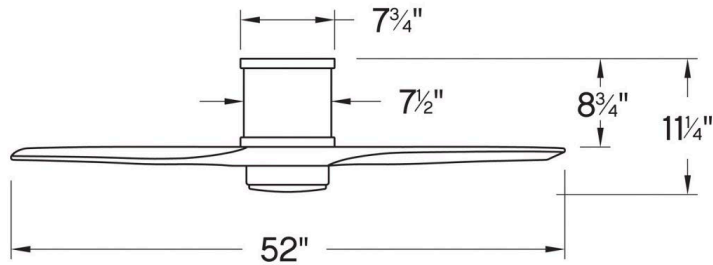

HOVER FLUSH

900852FGT-LWD

HOVER FLUSH 52" LED SMART FAN

DETAILS	
FAN FINISH:	Graphite
GLASS:	Etched Opal
BLADE COUNT:	3

DIMENSIONS	
WIDTH:	52"
HEIGHT:	10.5"

LIGHT SOURCE	
LED NAME:	EL16W2835
VOLTAGE:	120v
LUMENS:	1320
CRI:	90

MOUNTING	
CANOPY:	7.75" Dia.
LEAD WIRE:	1 X 12"

SHIPPING	
CARTON LENGTH:	31.5
CARTON WIDTH:	17
CARTON HEIGHT:	11

Clean and sleek, Hover Flush is a stunning modern upgrade for any project. Available in a variety of finish and blade combinations, Hover Flush comes equipped with integrated warm-dim LED lighting and DC motor technology to deliver excellent energy efficiency. Hover Flush is so versatile; it can be used for both indoor and outdoor spaces.

HINKLEY

HINKLEY
33000 Pin Oak Parkway
Avon Lake, OH 44012

PHONE: (440) 653-5500
Toll Free: 1 (800) 446-5539

hinkley.com

HOVER FLUSH 52" LED SMART FAN

900852FGT-LWD

PERFORMANCE SPECIFICATIONS	STANDARD	
	HIGH SPEED	AVERAGE SPEED
Airflow	4957	3174
EnergyUse	20.5	13.1
EnergyCost	6	4
Efficiency	242	243
AMPS	0.31	0.18
RPMS	170	108