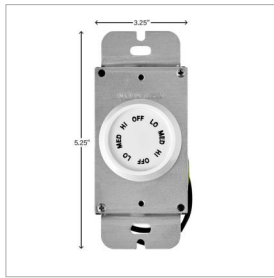

WALL CONTROL 3 SPD ROTARY

980010FAW

980010FAW

WALL CONTROL 3 SPEED ROTARY

DETAILS	
FINISH:	Appliance White
MATERIAL:	Composite
DIMMABLE:	DOES NOT APPLY

DIMENSIONS	
WIDTH:	3.3"
HEIGHT:	5.3"

MOUNTING	
LEAD WIRE:	1 X 6"

SHIPPING	
CARTON LENGTH:	2.6
CARTON WIDTH:	4.3
CARTON HEIGHT:	1.8

PRODUCT DETAILS:

- Dry Rated
- Control your fan's power, light, speed, direction, and so much more from the Hinkley Home Automation app
- Controls one AC fan only; Face plate not included; Operates fan features only; Max of 1.25 AMPs
- High quality composite resists rust, corrosion, and fading – ideal for harsh weather conditions