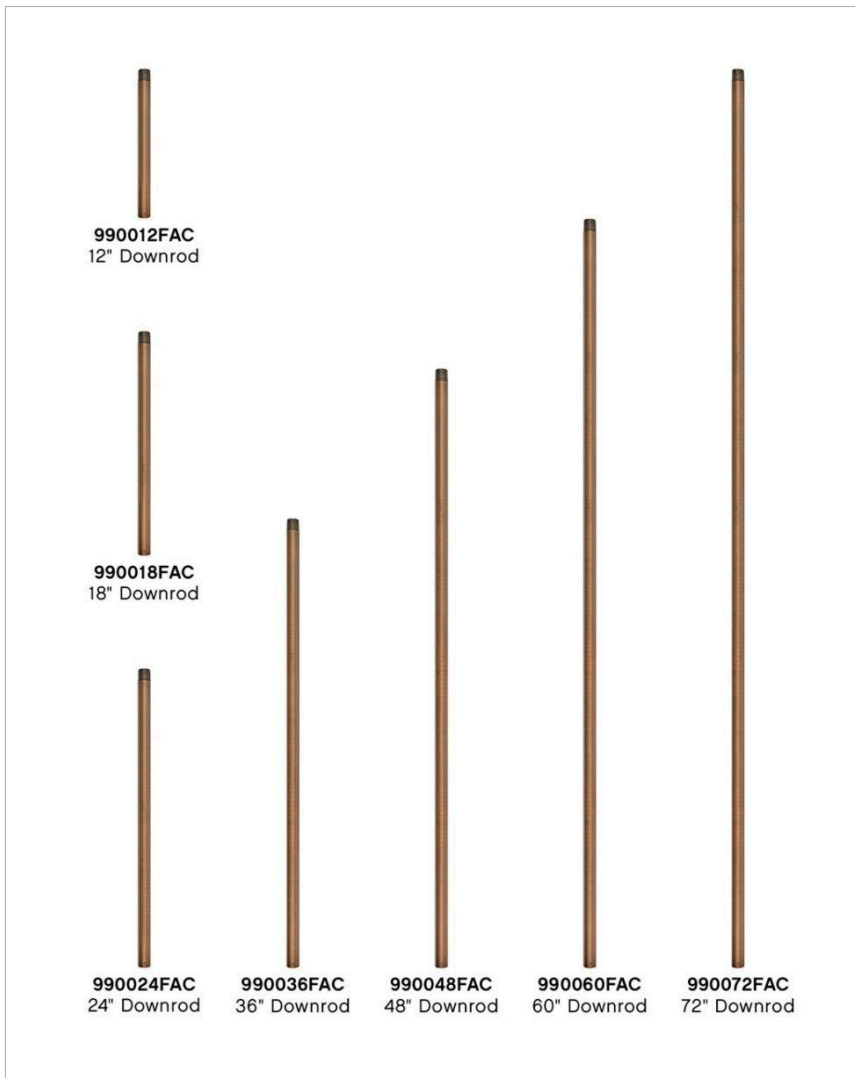

12" DOWNROD

990012FAC

12" DOWNROD

DETAILS	
FINISH:	Antique Copper
MATERIAL:	Steel
DIMMABLE:	No

DIMENSIONS	
WIDTH:	1"
HEIGHT:	12"

SHIPPING	
CARTON LENGTH:	12.8
CARTON WIDTH:	1.2
CARTON HEIGHT:	1.3

PRODUCT DETAILS:

- Suitable for use in dry (indoor) locations as defined by NEC and CEC. Meets United States UL Underwriters Laboratories & CSA Canadian Standards Association Product Safety Standards.
- For more information on how to control your ceiling fan via the Hinkley Home Automation App, [click here](#).
- Gleaming copper finish that ages naturally over time