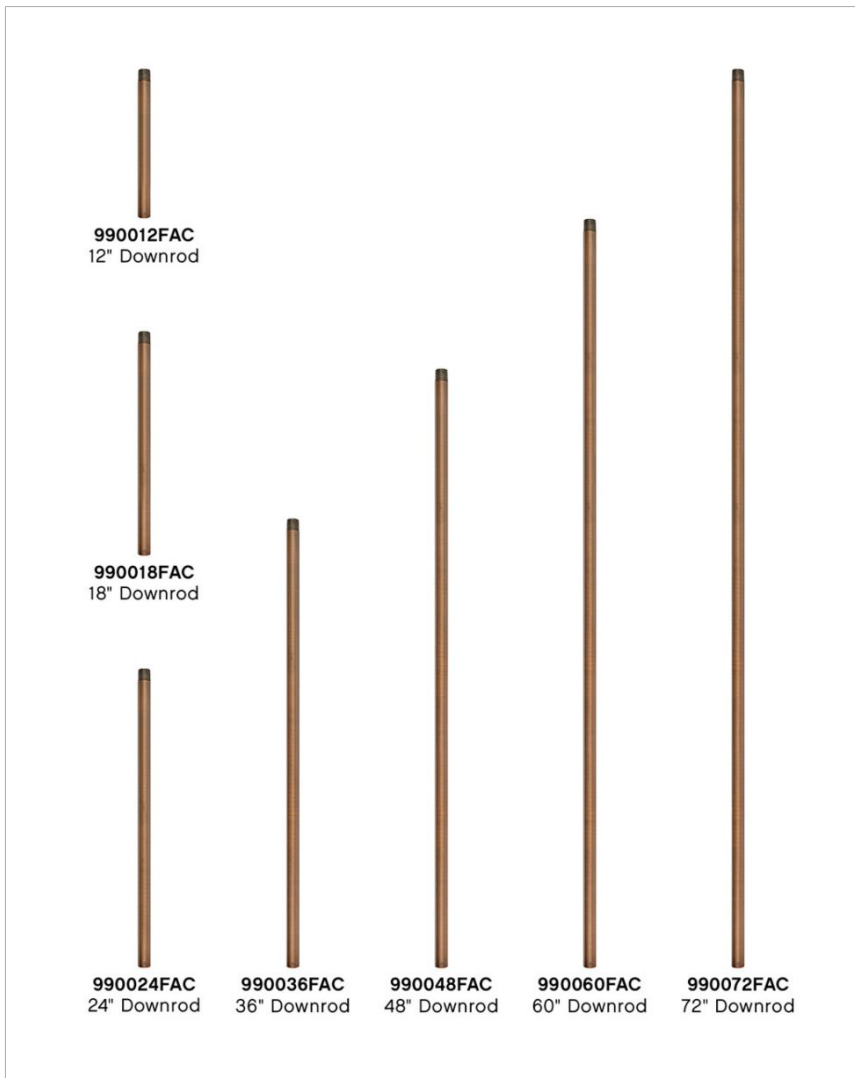

36" DOWNROD

990036FAC

36" DOWNROD

DETAILS	
FINISH:	Antique Copper
MATERIAL:	Steel
DIMMABLE:	No

DIMENSIONS	
WIDTH:	1"
HEIGHT:	36"
WEIGHT:	2lb

SHIPPING	
CARTON LENGTH:	36.8
CARTON WIDTH:	1.2
CARTON HEIGHT:	1.3
CARTON WEIGHT:	2.4

PRODUCT DETAILS:

- Suitable for use in dry (indoor) locations as defined by NEC and CEC. Meets United States UL Underwriters Laboratories & CSA Canadian Standards Association Product Safety Standards.
- For more information on how to control your ceiling fan via the Hinkley Home Automation App, [click here](#).
- Gleaming copper finish that ages naturally over time