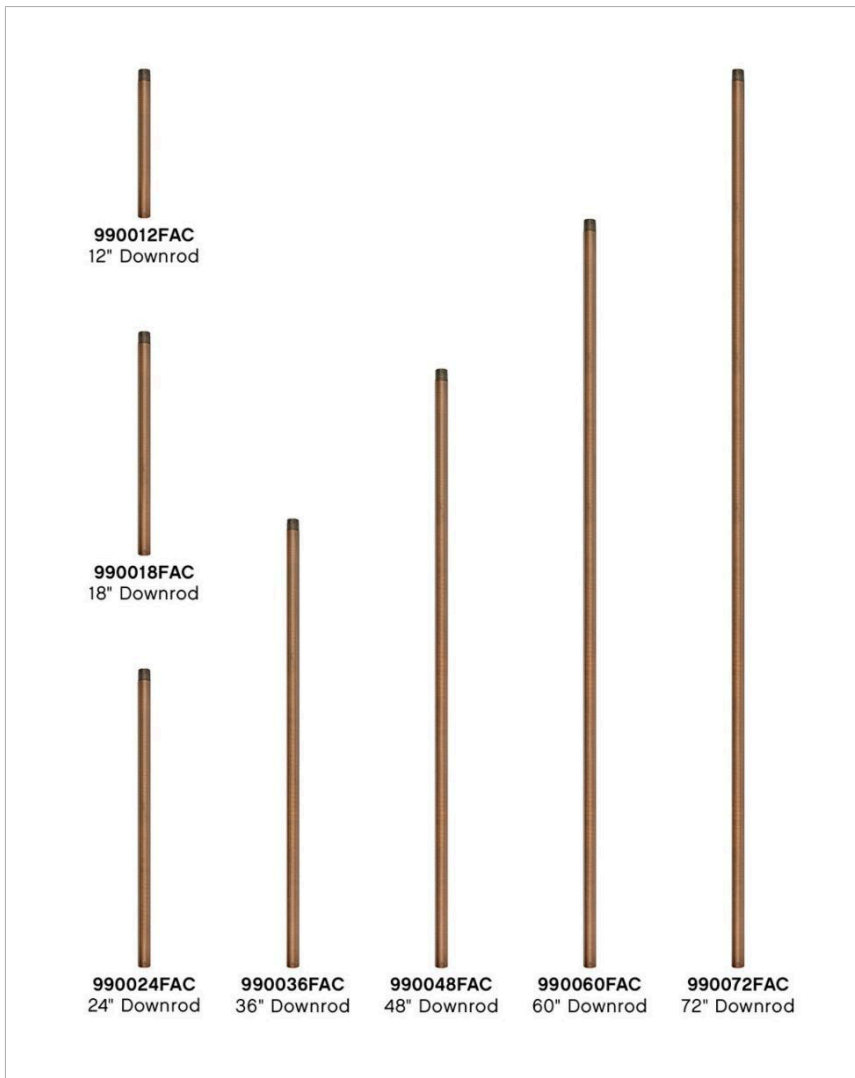

36" DOWNROD

990036FAC

36" DOWNROD

DETAILS	
FINISH:	Antique Copper
MATERIAL:	Steel
DIMMABLE:	No

DIMENSIONS	
WIDTH:	1"
HEIGHT:	36"
WEIGHT:	2lb

SHIPPING	
CARTON LENGTH:	36.8
CARTON WIDTH:	1.2
CARTON HEIGHT:	1.3
CARTON WEIGHT:	2.4

PRODUCT DETAILS:

- Suitable for use in dry (indoor) locations as defined by NEC and CEC. Meets United States UL Underwriters Laboratories & CSA Canadian Standards Association Product Safety Standards.
- For more information on how to control your ceiling fan via the Hinkley Home Automation App, [click here](#).
- Gleaming copper finish that ages naturally over time