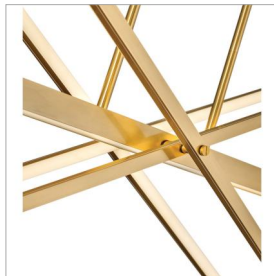

### SMALL ADJUSTABLE LED LINEAR

Tangent strikes a pose with its articulating integrated LED frames, each lit from within to create a modern sculptural statement. This dynamic linear chandelier commands attention in either bold Black or Lacquered Brass finish options.

DETAILS	
FINISH:	Lacquered Brass
MATERIAL:	Aluminum
DIMMABLE:	YES - CL TYPE DIMMER (SSL7A)

DIMENSIONS	
WIDTH:	36"
HEIGHT:	20"
DEPTH:	6.3
WEIGHT:	8.5lb

LIGHT SOURCE	
LIGHT SOURCE:	Integrated LED
LED NAME:	L34806D
WATTAGE:	48w LED *Included
VOLTAGE:	120v
LUMENS:	3200
CRI:	92
INCANDESCENT EQUIVALENCY:	2 x 75w
DIMMABLE:	YES - CL TYPE DIMMER (SSL7A)

#### PRODUCT DETAILS:

- Can be hung on a sloped ceiling
- Includes (2) 6" stems and (4) 12" stems to customize hanging height
- Dry Rated
- LED components carry a 5-year limited warranty
- Bold silhouette with dramatic details creates a modern statement
- Energy-efficient integrated LED - safer for the environment and low maintenance