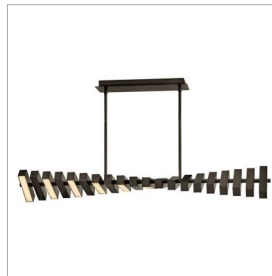

STITCH

FR42455BX

MEDIUM ADJUSTABLE LED LINEAR

Stitch strikes a pose with an innovative design, offering bountiful illumination from articulating LED panels. This dynamic linear chandelier is a modern sculptural statement available in Black Oxide or Lacquered Brass finishes.

DETAILS	
FINISH:	Black Oxide
MATERIAL:	Steel
GLASS:	Polycarbonate Lens
DIMMABLE:	YES - CL TYPE DIMMER (SSL7A)

DIMENSIONS	
WIDTH:	42"
HEIGHT:	12"
DEPTH:	7.5
WEIGHT:	17.3lb

LIGHT SOURCE	
LIGHT SOURCE:	Integrated LED
LED NAME:	LEVO56-304
WATTAGE:	34w LED *Included
VOLTAGE:	120v/277v
LUMENS:	2000
CRI:	92
INCANDESCENT EQUIVALENCY:	4 x 40w
DIMMABLE:	YES - CL TYPE DIMMER (SSL7A)

MOUNTING	
CANOPY:	4.75"W X 14.25"L
LEAD WIRE:	1 X 120"
MAX HEIGHT:	37.8

SHIPPING	
CARTON LENGTH:	45.5
CARTON WIDTH:	11.3
CARTON HEIGHT:	7.5
CARTON WEIGHT:	19.9

PRODUCT DETAILS:

- Dry Rated
- Includes (2) 6" stems and (4) 12" stems to customize hanging height
- LED components carry a 5-year limited warranty
- Bold silhouette with dramatic details creates a modern statement
- Energy-efficient integrated LED - safer for the environment and low maintenance
- Equipped with a universal dimming driver, compatible with common residential and commercial systems
- Articulating design can be adjusted to perfectly illuminate your space